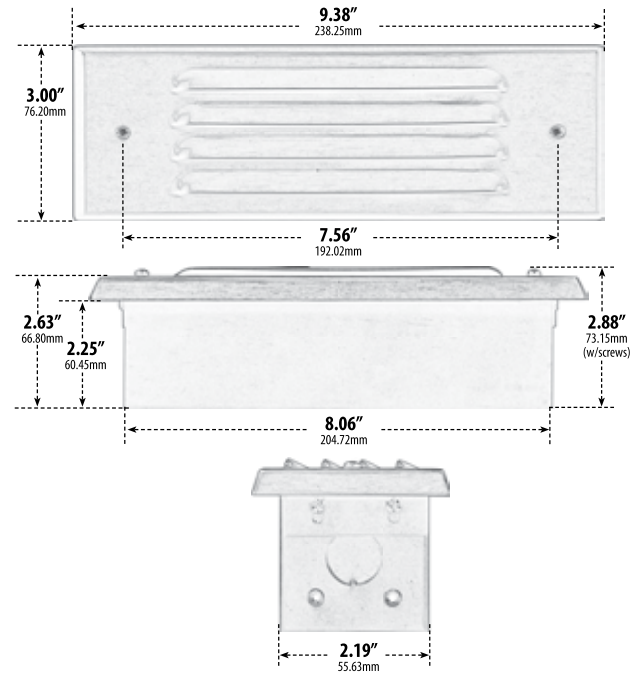

LV615

RECESSED LOUVER DOWN BRICK, STEP AND WALL LIGHT

LV615-B

LV615-W

LV615-VG

LV615-CP

LV615-ABS

LV615-ABZ

- ▶ **Faceplate Material:** See below
- ▶ **Housing Material:** Brass
- ▶ **Lens:** Frosted, Heat Resistant, Tempered Glass
- ▶ **Lamp:** Single Contact Bayonet Base (2 x 21W Maximum)

MODEL NUMBER	LAMP TYPE	ILLUMINANT TYPE	WATTS (W)	VOLTS (V)	LAMP(S) INCLUDED?
LV615	93/1156	INCANDESCENT	2 x 21	12	YES
LV-LED615	BAY-LED	LED	2 x 3.2	12	YES

- ▶ **Available Finish (Aluminum):** Black, White, Verde Green
- ▶ **Available Finish (Brass):** Antique Brass, Antique Bronze
- ▶ **Available Finish (Copper):** Copper
- ▶ **Recessed Mount**
- ▶ **Connector Available:** P-CN01 (sold separately) See page 89
- ▶ **Replacement Cover Plate:** P-CVR-LV615 (sold separately)
- ▶ **ETL Approved**

Overall Dimensions:
3.00"H x 9.38"W x 2.63"D

Weight: 1.40 lbs
Approximate Wire Length: 18"
Box Dimensions: 4.88"H x 9.75"W x 3.13"D
Lamp Included

DABMAR
LIGHTING

DABMAR LIGHTING INCORPORATED

2140 Eastman Ave . Oxnard, CA 93030 . 805.604.9090 . f: 805.604.9050 . www.dabmar.com