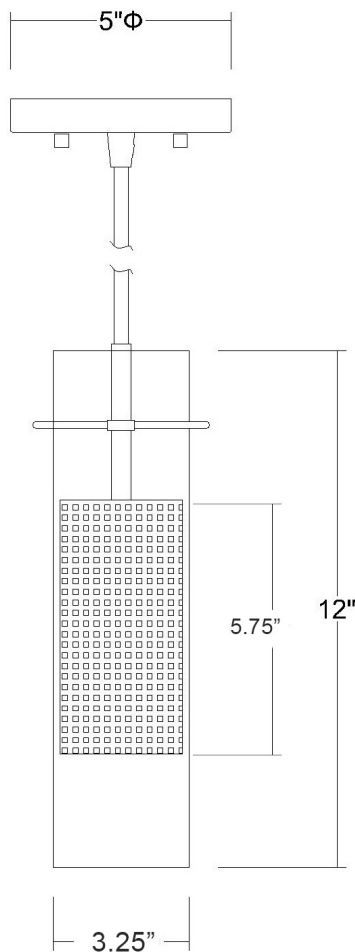

TP4386

SCOPE 1-LIGHT PENDANT

Description:	Scope 1-light pendant
Finish:	Brushed nickel
Dimensions:	12" H x 3.25" dia.
Bulbs:	1 x 60W
Sockets:	120V E26 base
Shade:	Clear glass with mesh
Installed Weight:	1.75 lbs.
Certification:	c UL

Material:	Glass and steel
Glass:	Clear
Canopy Dimensions:	5" dia.
Mounting Holes:	2.75" apart
Switch:	NA
Cord:	Silver, 12'
Dimmable:	Yes