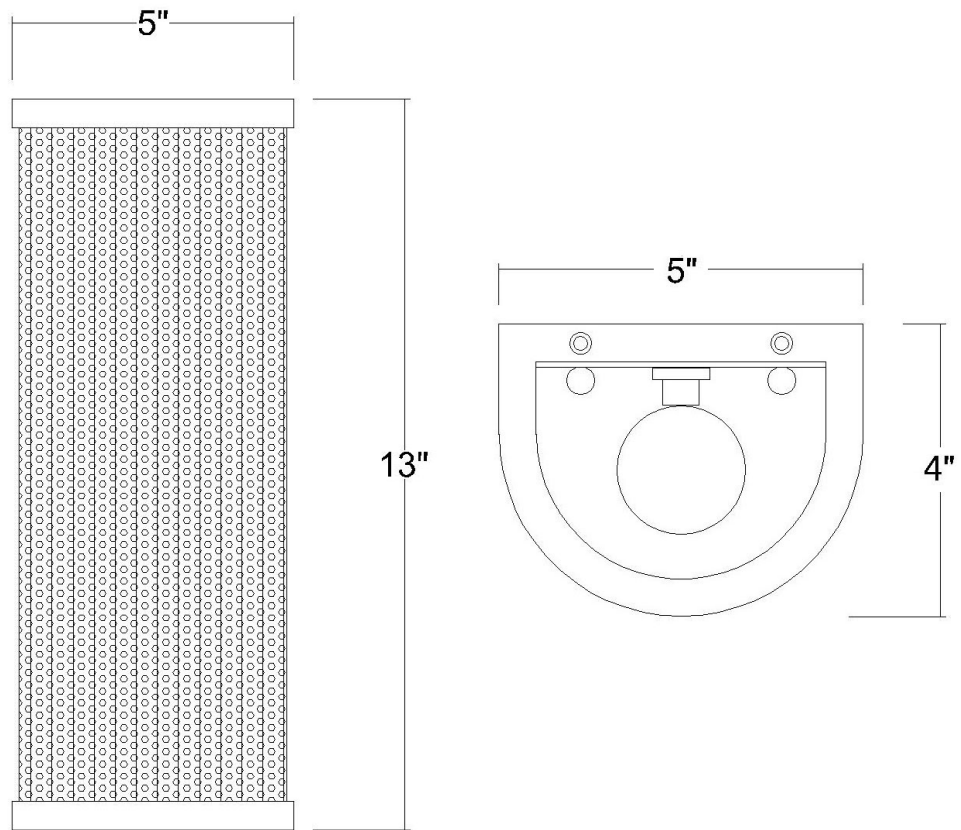

TW40014GD

BASETTI 1-LIGHT WALL SCONCE

| | |
|--------------------------|--|
| Description: | Basetti 1-Light Wall Sconce |
| Finish: | Gold |
| Dimensions: | 5" W x 13" H x 4" ext. Height on Center: 6-1/2" |
| Bulbs: | 1-60W Med. |
| Installed Weight: | 3 lbs. |
| Certification: | cUL / damp location |

| | |
|-------------------------------|------------------|
| Material: | Steel |
| Shades: | Steel |
| Glass: | NA |
| Back Plate Dimensions: | 4-3/4" x 12-3/4" |
| Chain/Wire: | NA |
| Additional Finishes: | NA |