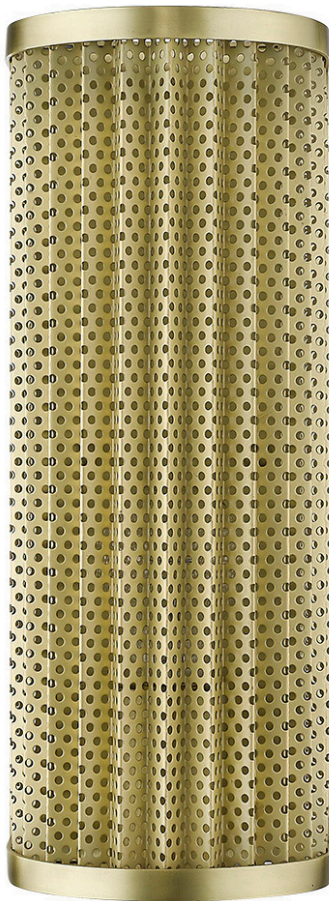

TW40014GD

BASETTI 1-LIGHT WALL SCONCE

| | |
|--------------------------|--|
| Description: | Basetti 1-Light Wall Sconce |
| Finish: | Gold |
| Dimensions: | 5" W x 13" H x 4" ext. Height on Center: 6-1/2" |
| Bulbs: | 1-60W Med. |
| Installed Weight: | 3 lbs. |
| Certification: | cUL / damp location |

| | |
|-------------------------------|------------------|
| Material: | Steel |
| Shades: | Steel |
| Glass: | NA |
| Back Plate Dimensions: | 4-3/4" x 12-3/4" |
| Chain/Wire: | NA |
| Additional Finishes: | NA |